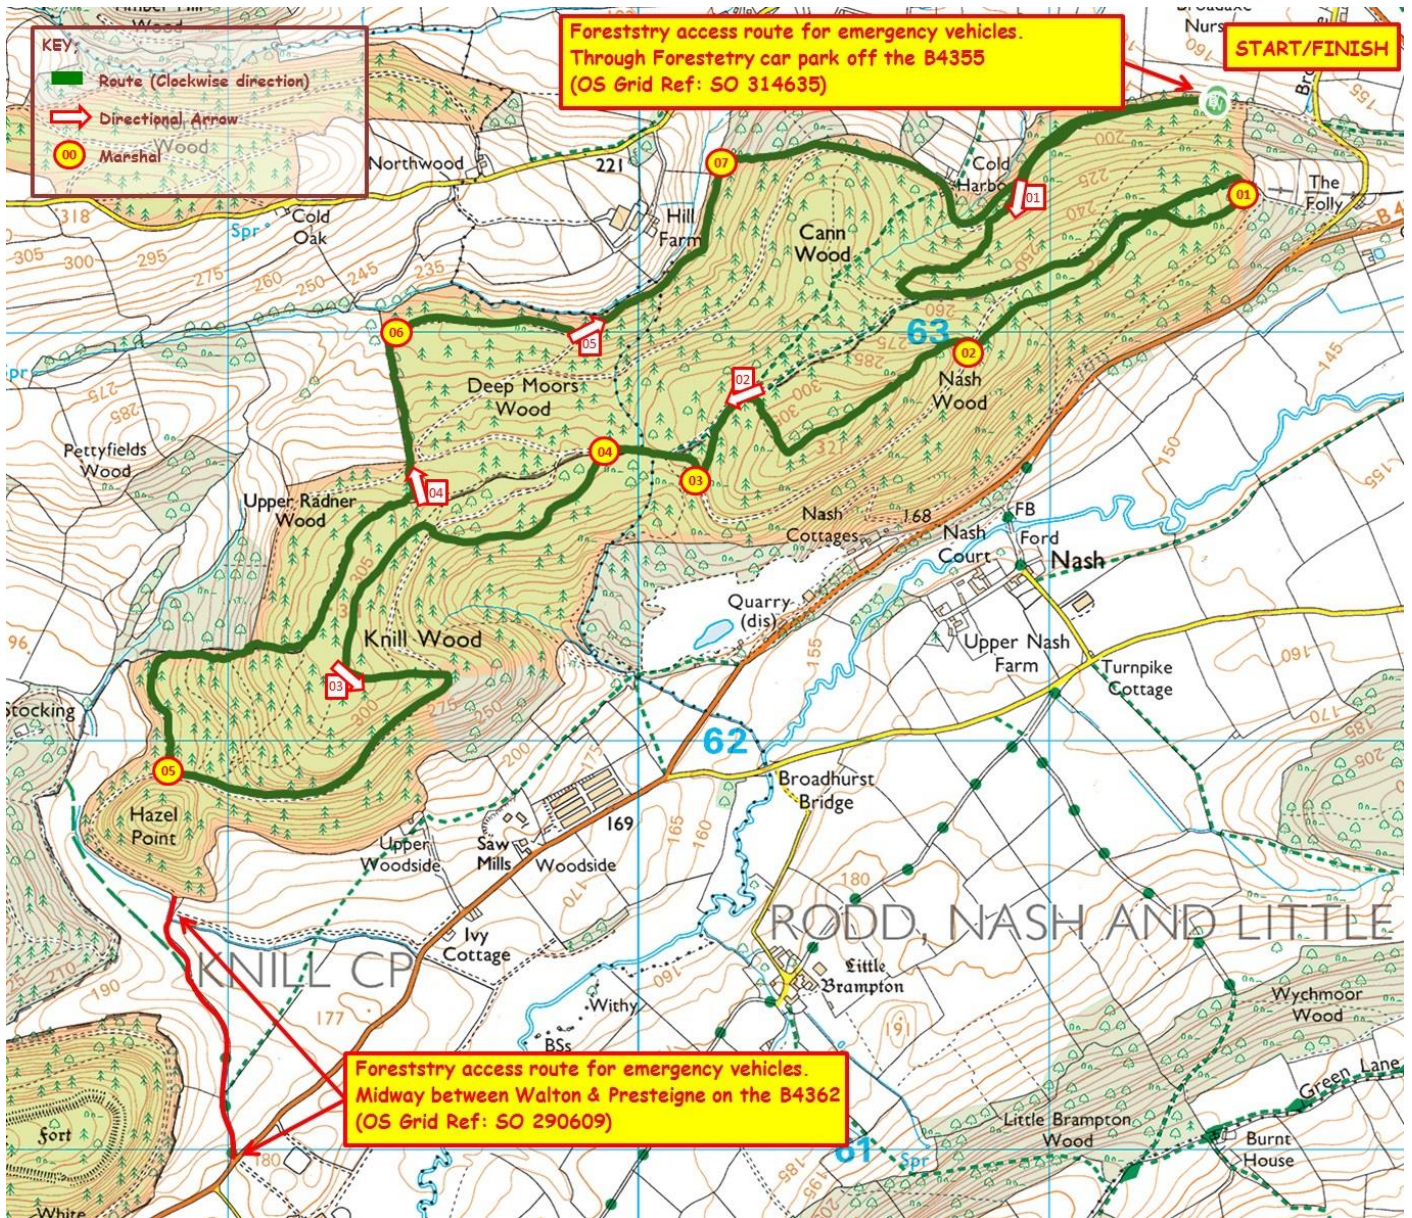

PRESTEIGNE PACERS RUNNING CLUB

PRESTEIGNE CROSS COUNTRY (MENS ROUTE) ROUTE

ROUTE ELEVATION

Max Height: 1045ft
 Min Height: 610ft
 Total Asc: 1163ft
 Total Desc: 1166ft